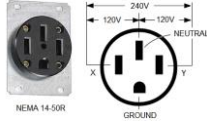

## Power boards from City of Sidney

**Totals for both boards** (updated April 2025):

Qty 3: 3-prong, 240-volt, 50 amp, NEMA 10-50R

Qty 1: 4-prong, 240-volt, 50 amp, NEMA 14-50R

Qty 4: 3-prong, 120-volt, 30 amp, NEMA TT-30R

Qty 12: 3-prong, 120-volt, 20 amp, NEMA 5-20R (Standard household receptacle)

And, they have Qty 2: adapters for 240-volt. 10-50R (3 prong) to NEMA 14-50R (4 prong)