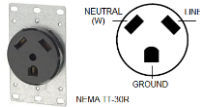

## Power boards from City of Sidney

**Totals for both boards** (updated April 2025):

Qty 3: 3-prong, 240-volt, 50 amp, NEMA 10-50R

Qty 1: 4-prong, 240-volt, 50 amp, NEMA 14-50R

Qty 4: 3-prong, 120-volt, 30 amp, NEMA TT-30R

Qty 12: 3-prong, 120-volt, 20 amp, NEMA 5-20R (Standard household receptacle)

And, they have Qty 2: adapters for 240-volt. 10-50R (3 prong) to NEMA 14-50R (4 prong)